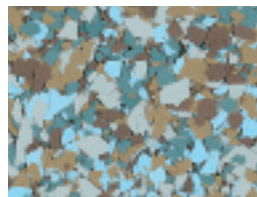

Mediterranean

Sahara

Red Rock

Surfside

Bluejay

Smoke

Glacier

Granite

Sapphire

This reproduction approximates actual colors and patterns. Slight variations may be encountered on actual projects. Though efforts have been made to assure accuracy, actual color of flake blends may differ slightly due to printing limitations. Make final approvals from physical sample. All DecoFlake™ blends are supplied with 1/8" flakes.