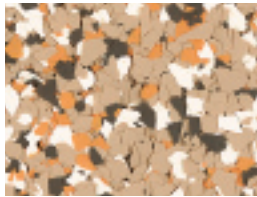

DecoFlake™ Blends

Harvest

This reproduction approximates actual colors and patterns. Slight variations may be encountered on actual projects. Though efforts have been made to assure accuracy, actual color of flake blends may differ slightly due to printing limitations. Make final approvals from physical sample. All DecoFlake™ blends are supplied with 1/8" flakes.

Sika Industrial Flooring
201 Polito Avenue
Lyndhurst, NJ 07071
(800) 637-7793
www.sikafloorusa.com

Sika... One Name. One Source. Worldwide.