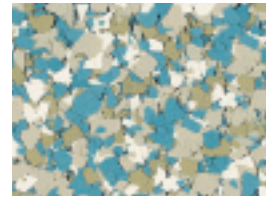

DecoFlake™ Blends

Hampton

This reproduction approximates actual colors and patterns. Slight variations may be encountered on actual projects. Though efforts have been made to assure accuracy, actual color of flake blends may differ slightly due to printing limitations. Make final approvals from physical sample. All DecoFlake™ blends are supplied with 1/8" flakes.

Sika Industrial Flooring
201 Polito Avenue
Lyndhurst, NJ 07071
(800) 637-7793
www.sikafloorusa.com

Sika... One Name. One Source. Worldwide.