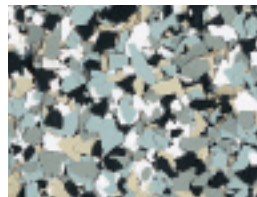

Mediterranean

Sahara

Red Rock

Surfside

Bluejay

Smoke

Glacier

Granite

Sapphire

This reproduction approximates actual colors and patterns. Slight variations may be encountered on actual projects. Though efforts have been made to assure accuracy, actual color of flake blends may differ slightly due to printing limitations. Make final approvals from physical sample. All DecoFlake™ blends are supplied with 1/8" flakes.