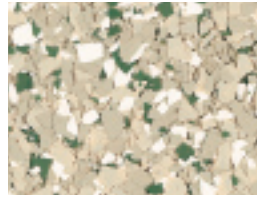

DecoFlake™ Blends

Organic

This reproduction approximates actual colors and patterns. Slight variations may be encountered on actual projects. Though efforts have been made to assure accuracy, actual color of flake blends may differ slightly due to printing limitations. Make final approvals from physical sample. All DecoFlake™ blends are supplied with 1/8" flakes.

Sika Industrial Flooring
201 Polito Avenue
Lyndhurst, NJ 07071
(800) 637-7793
www.sikafloorusa.com

Sika... One Name. One Source. Worldwide.